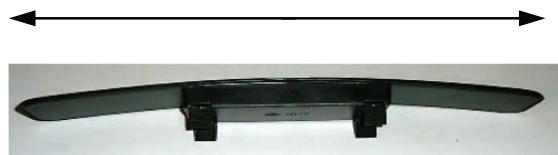

PANORAMIC MIRROR

460mm -18" long

We are now a major importer of a high quality Panoramic mirror, the mirror is larger than normal size and convex curvature, which permits the driver to obtain an all round uninterrupted view of the road including all side windows. Thus solving the problem of the driver not seeing a passing vehicle because the notorious "blind-spot" is virtually eliminated. The mirror is solidly made and easily fitted over the existing interior mirror.