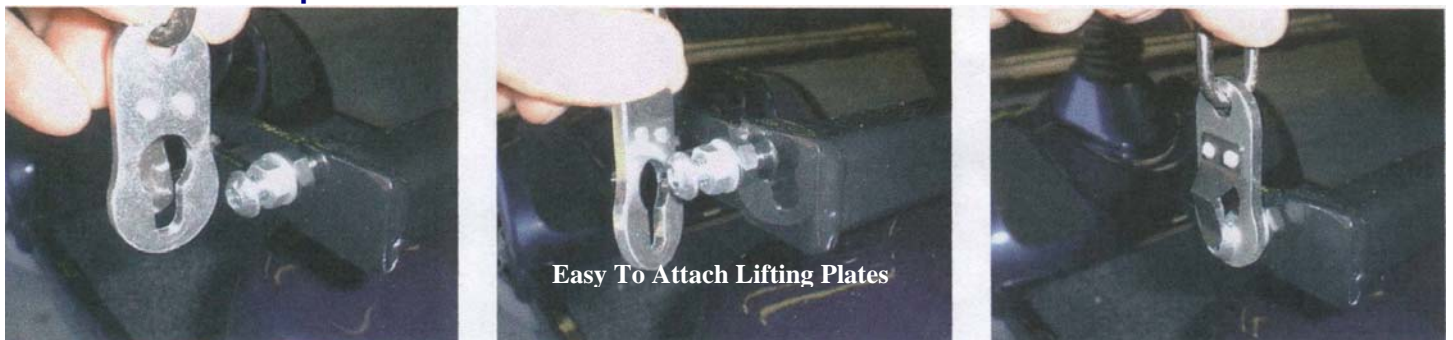

## Power-wheelchair & Scooter Hoist

100kg (220lb) and 150kg (330lb)

These Hoists can be used to lift Power-Chairs and Scooters into the back of Estate cars, M.P.V type vehicles and 4x4s.

Power in/out is an option, providing full control when turning heavy wheelchairs in and out of the storage area.

- Radio control is also available as an extra on all hoists with power in/out option
- The hoist jib assembly can be easily removed from the back of the vehicle when extra space is required.

- All mounting frames are installed neatly to the side of the vehicle
- Powered directly from the vehicles battery and protected by fuse and overload switches
- Specially designed plates enables easy attachment to the lifting bracket
- All metal work is powder coated black